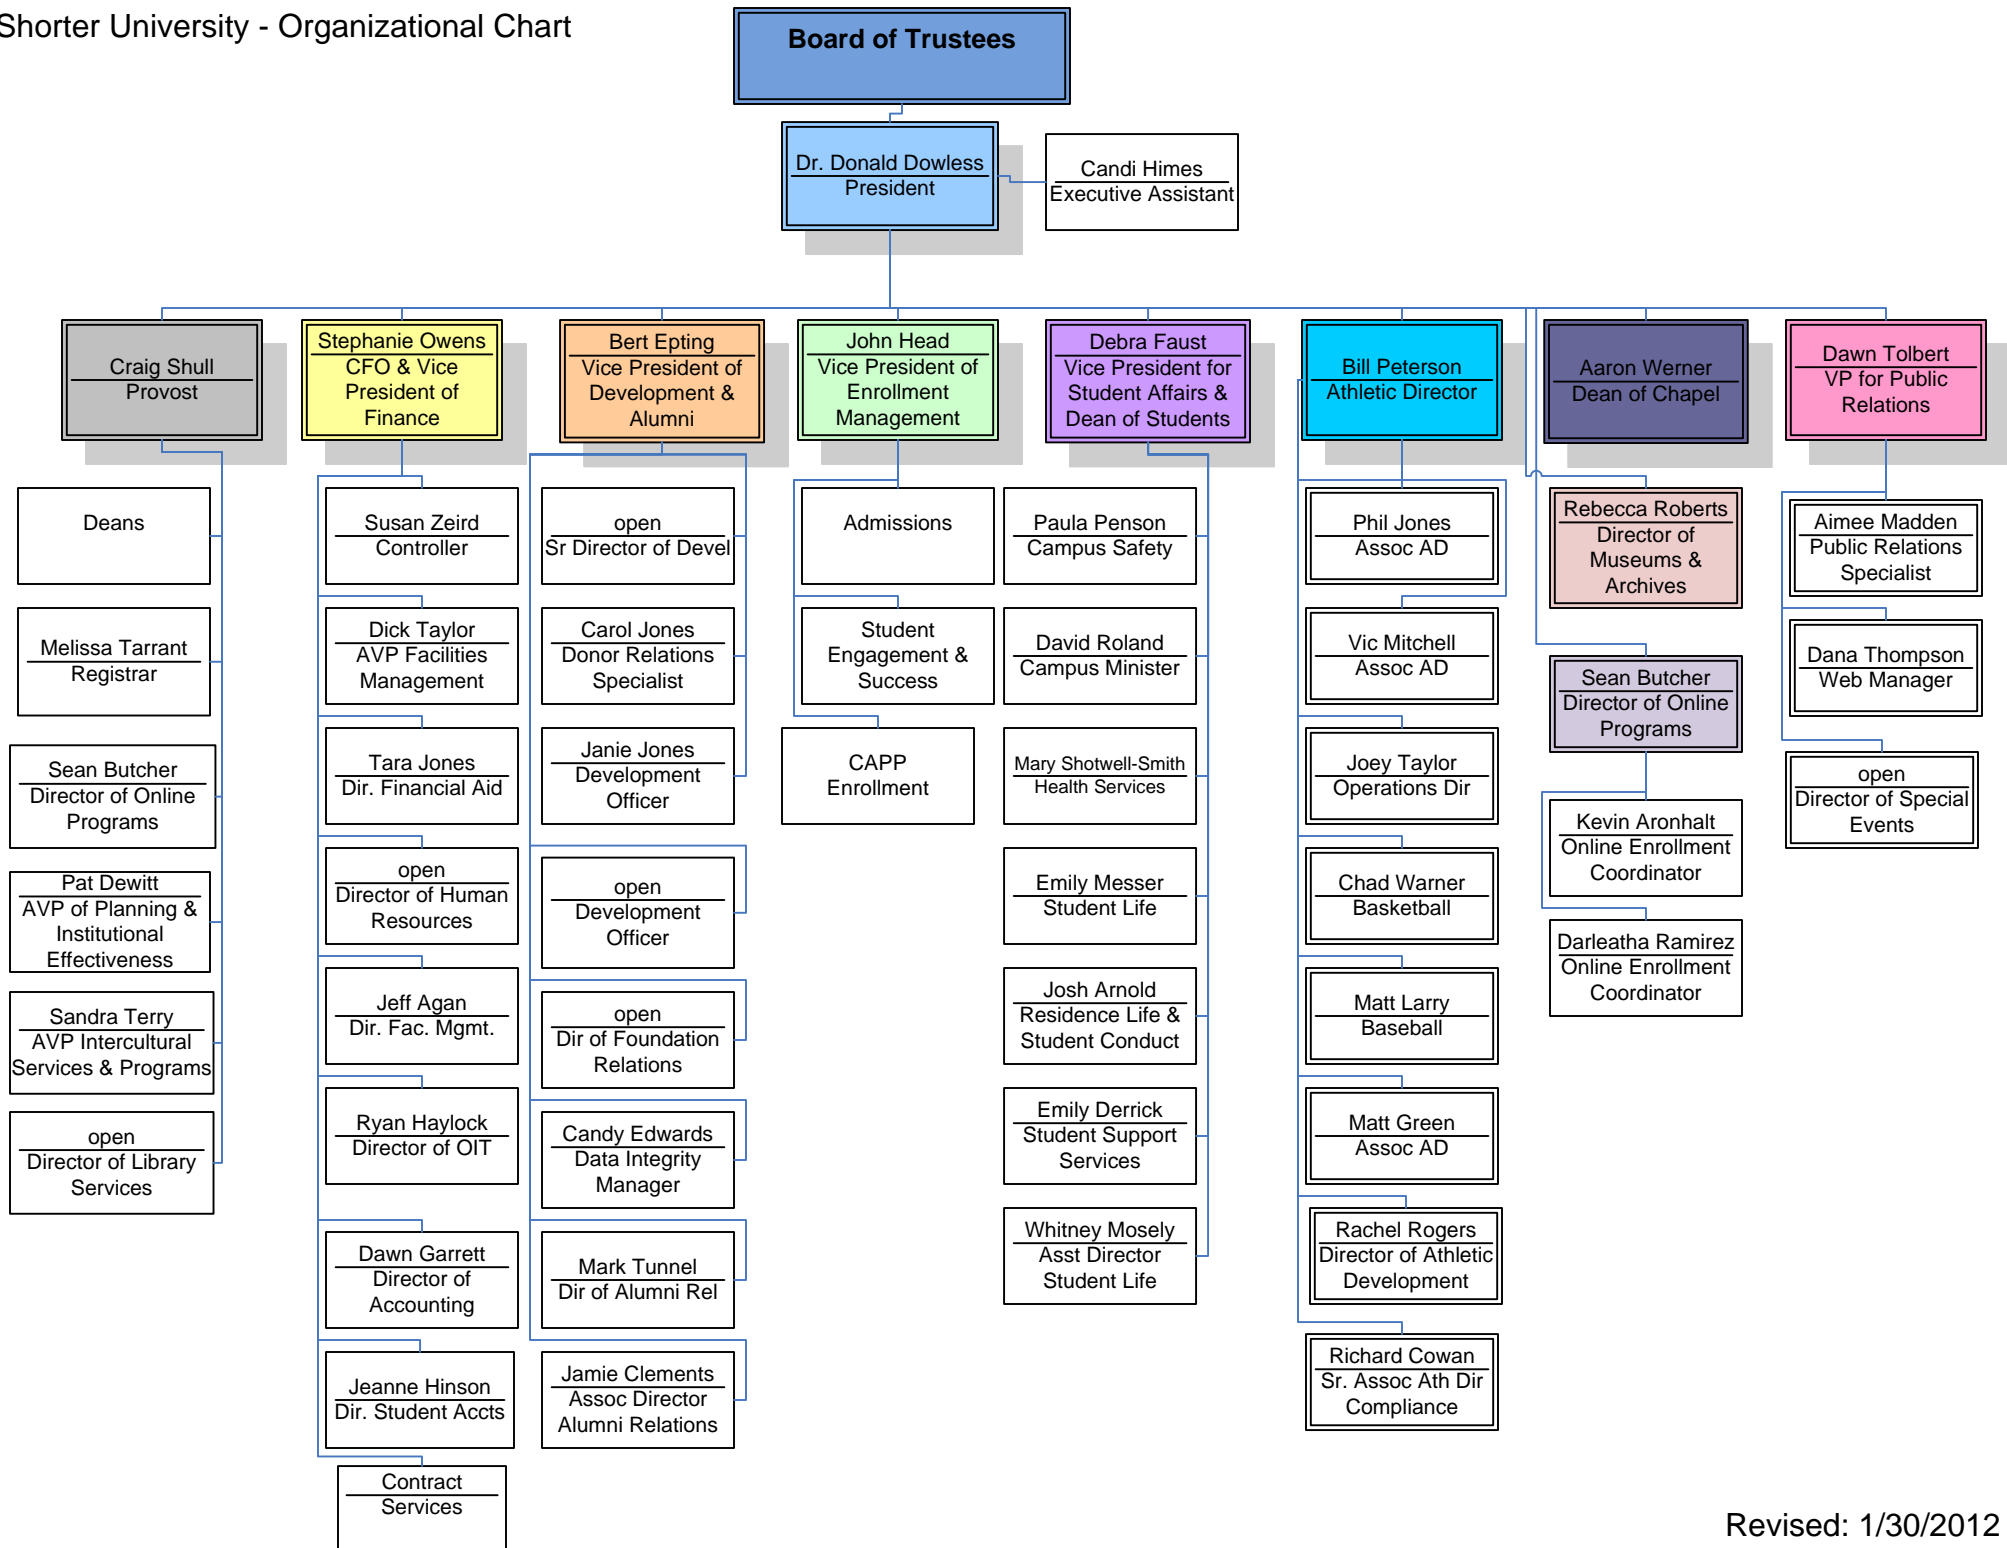

Shorter University - Organizational Chart

Shorter University - Organizational Chart

Shorter University - Organizational Chart

Stephanie Owens
CFO & Vice President of Finance

Cindy Gomez
Executive Assistant

Shorter University - Organizational Chart

Shorter University - Organizational Chart

Shorter University - Organizational Chart

Shorter University - Organizational Chart

Shorter University - Organizational Chart