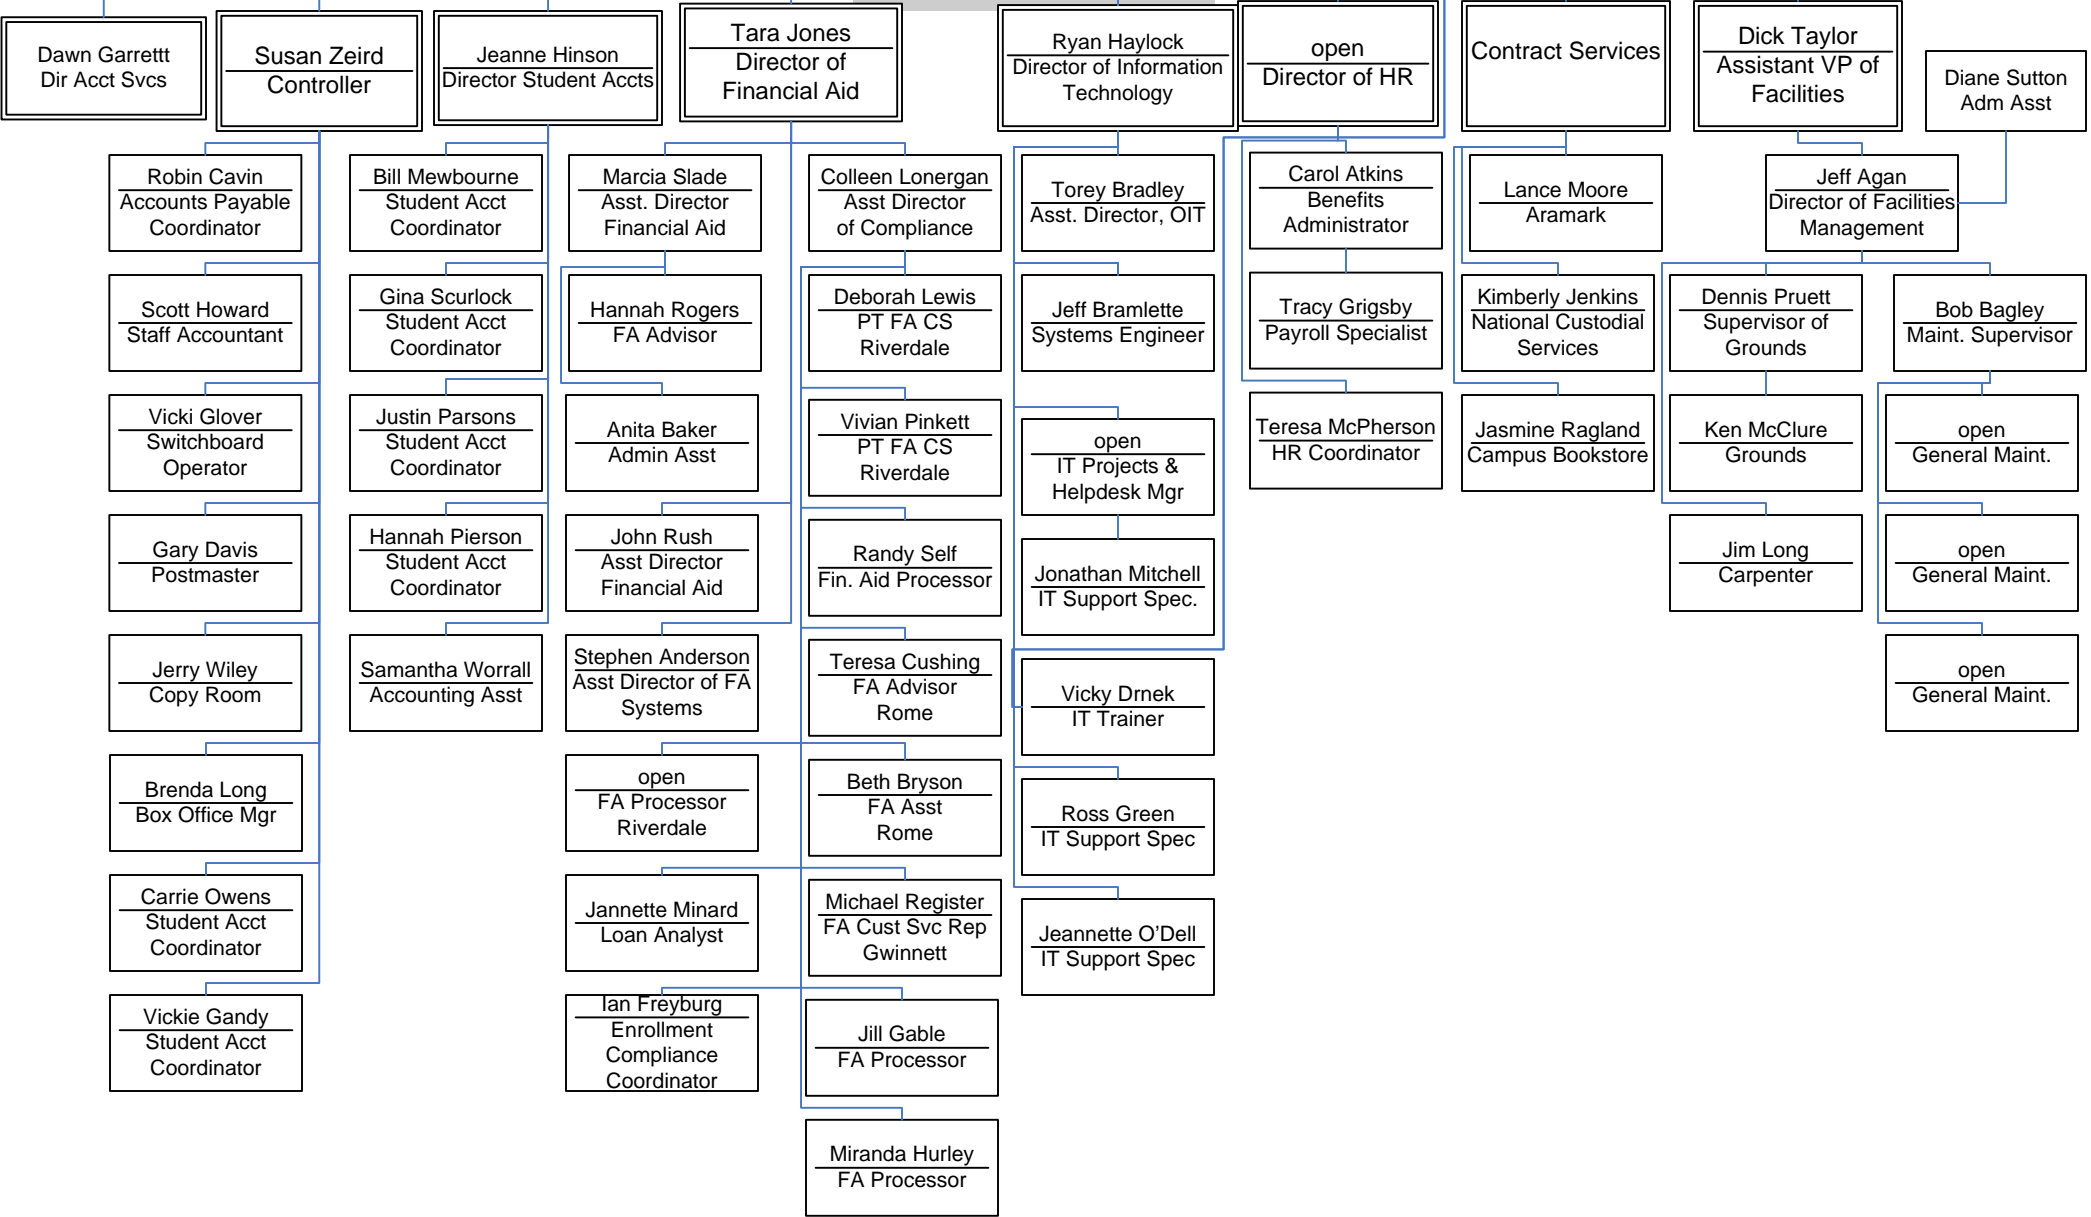

Shorter University - Organizational Chart

Shorter University - Organizational Chart

Shorter University - Organizational Chart

Stephanie Owens
CFO & Vice President of Finance

Cindy Gomez
Executive Assistant

Shorter University - Organizational Chart

Shorter University - Organizational Chart

Shorter University - Organizational Chart

Shorter University - Organizational Chart

Shorter University - Organizational Chart